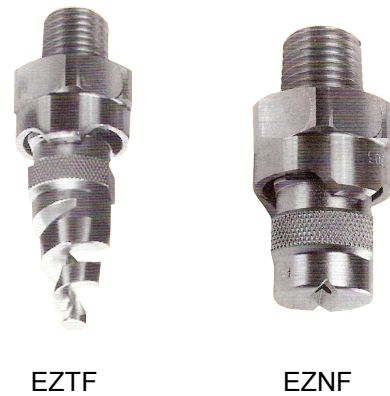

# EZ Change Quick Connection System

The EZ Change Quick Connection System allows spray nozzles to be interchanged quickly without tools.

It is a three part nozzle, consisting of base, gasket and interchangeable tip.

Exclusive ramped engagement for efficient automatic alignment.

Threaded adapters will accommodate other standard nozzles. Shutoff plugs are also available.

## Characteristics

Available in six standard tips:

EZFF - wide angle flat spray

EZNF - flat spray

EZSPN - narrow fan spray

EZWL - full cone

EZTF - hollow/solid cone

EZWT - hollow cone

**Flow rates:** 0.051 to 206 l/min\*

**Spray Angle:** 0° to 180°\*

\*depending on tip used